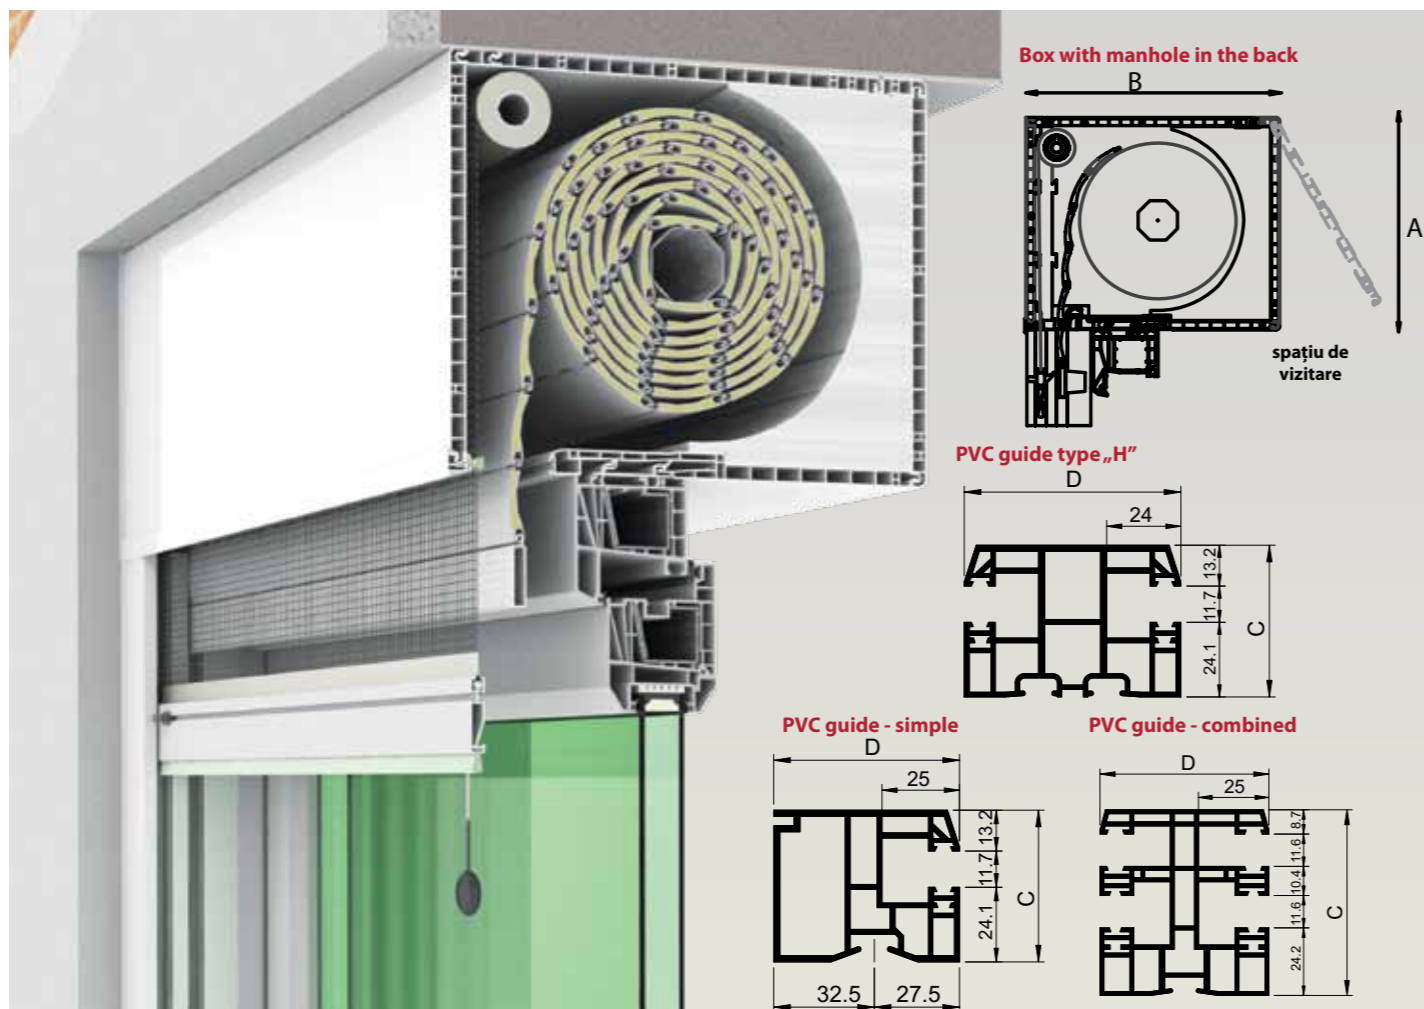

UNIBOX - section