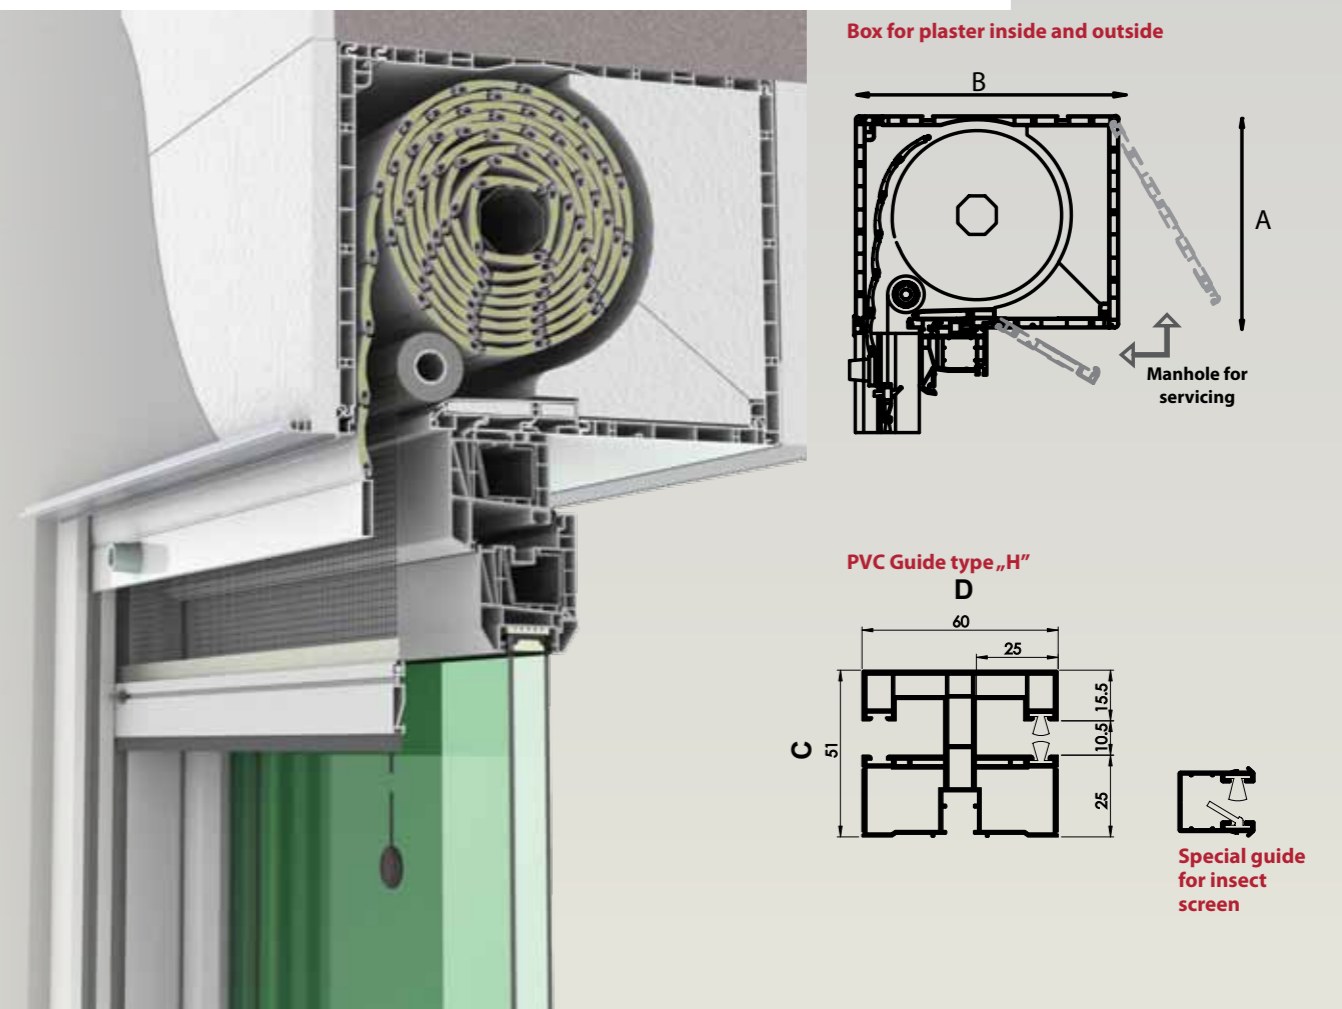

Top-mounted roller shutters - UNIBOX									
Slat	Box dimension		Guide dimension		Maximum width	Maximum height		Maximum surface	
	A	B	C	D		Ribbon	Crank/Spring/Electrical	Ribbon	Crank/Spring/Electrical
37 mm	155 mm	180 mm	49 mm	60 mm and 70 mm „H”	2600 mm	1600 mm	1350 mm	2.5 sqm	5 sqm
	181 mm	206 mm				2250 mm	2150 mm		
	220 mm	245 mm				3600 mm	3400 mm		
Top-mounted roller shutters - UNIBOX with integrated insect system									
Slat	Box dimension		Guide dimension		Maximum width	Maximum height		Maximum surface	
	A	B	C	D		Ribbon	Crank/Spring/Electrical	Ribbon	Crank/Spring/Electrical
37 mm	155 mm	199 mm	66,5 mm	60 mm	2600 mm	1350 mm	1150 mm	2.5 sqm	5 sqm
	181 mm	224 mm				2250 mm	2150 mm		
	220 mm	263 mm				2500 mm	2500 mm		

Colors for boxes and guides for UNIBOX

Top-mounted roller shutters - UNIBOX PLUS									
Slat	Box dimension		Guide dimension		Maximum width	Maximum height		Maximum surface	
	A	B	C	D		Ribbon	Crank/Spring/Electrical	Ribbon	Crank/Spring/Electrical
37	175	220	49	60 70 „H”	2600	1550	1330	2.5 sqm	5 sqm
	200	220				2660	2360		
	240	255				4250	4030		
Top-mounted roller shutters - UNIBOX PLUS with integrated insect system									
Slat	Box dimension		Guide dimension		Maximum width	Maximum height		Maximum surface	
	A	B	C	D		Ribbon	Crank/Spring/Electrical	Ribbon	Crank/Spring/Electrical
37	175	220	66,5	60	2600	1550	1330	2.5 sqm	5 sqm
	200	220				2660	2360		
	240	255				4250	4030		

UNIBOX - section

UNIBOX PLUS - section

EXTERNAL BOX ROLLER SHUTTERS

Colors for box and guides for OUTBOX roller shutters

OUTBOX

MCA OUTBOX roller shutters is the ideal solution for the installation on existing window frames. The design of these two types of boxes harmonizes perfectly with the rest of the façade details that are fitted on.